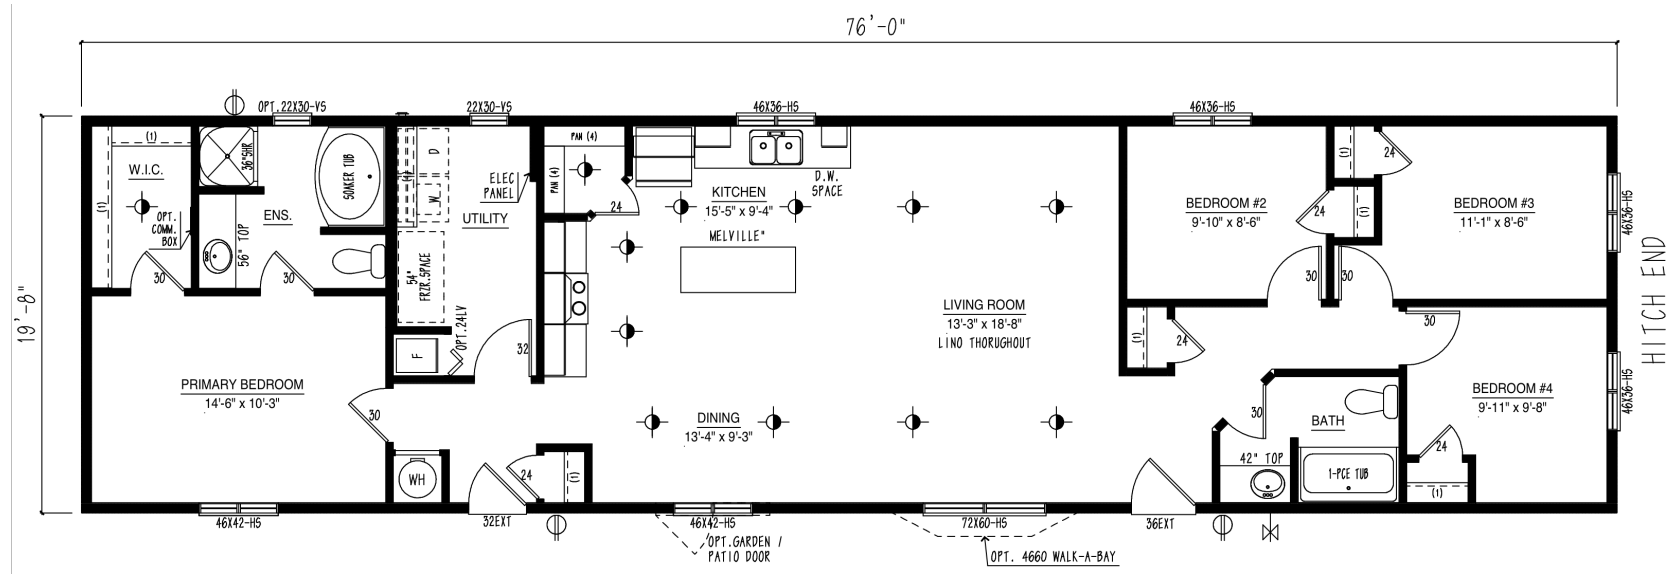

The Summit: 20'x76'

1520 sq.ft

4 Bed

2 Bath

FEATURES:

- Pantry & Island
- Small freezer space in the utility room
- Master Bedroom and ensuite has walk-in closet, soaker tub, shower

Check floor plans for details. The developers reserve the right to make modifications and changes to the information herein. Renderings, photos and sketches are representational and not accurate. Square footage is from architectural drawings. Dimensions, sizes, specifications, layouts and materials are approximate and subject to change without notice. E. & O.E.