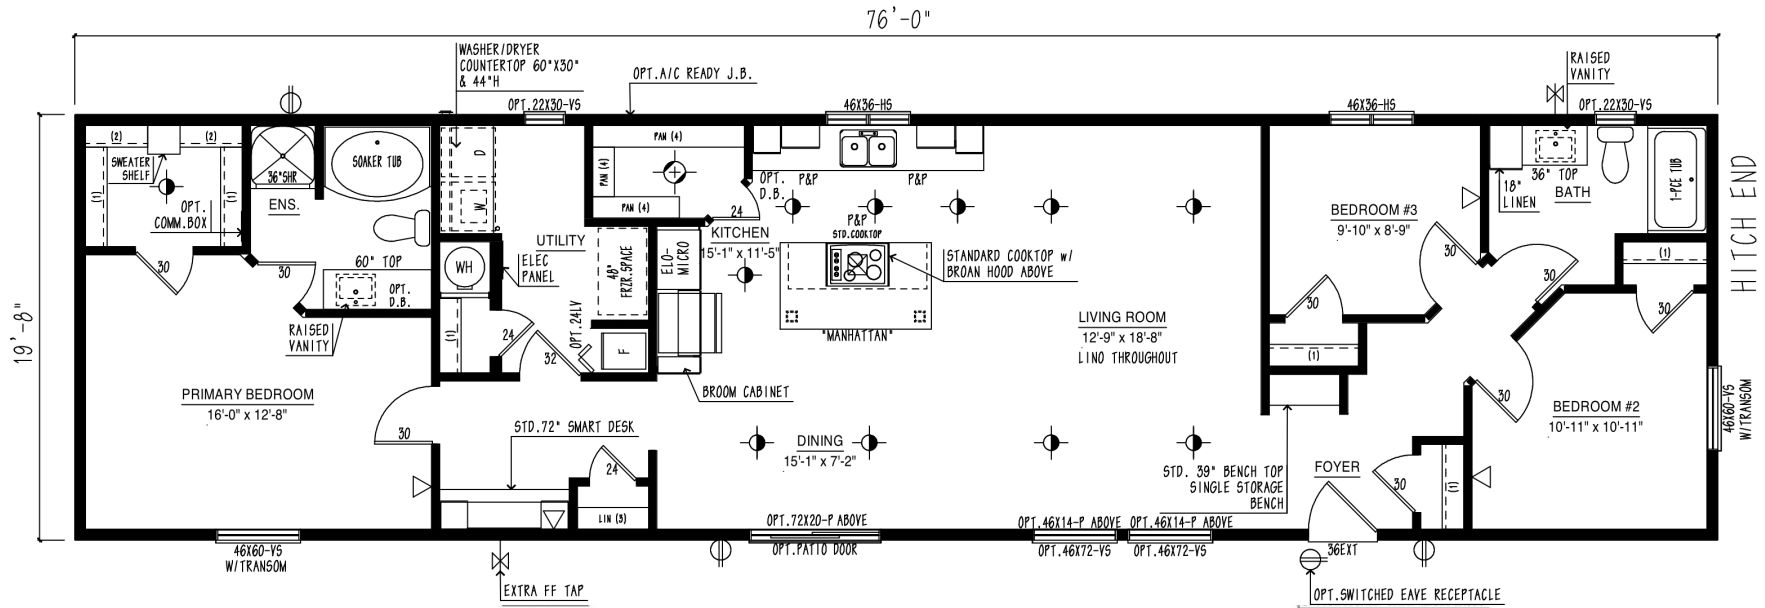

The Tamarack: 20'x76'

1520 sq.ft

3 Bed

2 Bath

FEATURES:

- Master bedroom and ensuite with walk in closet, soaker tub, shower
- Kitchen features a large pantry, cooktop on Island
- Utility room has room for full freezer
- Built in smart desk space

Check floor plans for details. The developers reserve the right to make modifications and changes to the information herein. Renderings, photos and sketches are representational and not accurate. Square footage is from architectural drawings. Dimensions, sizes, specifications, layouts and materials are approximate and subject to change without notice. E. & O.E.